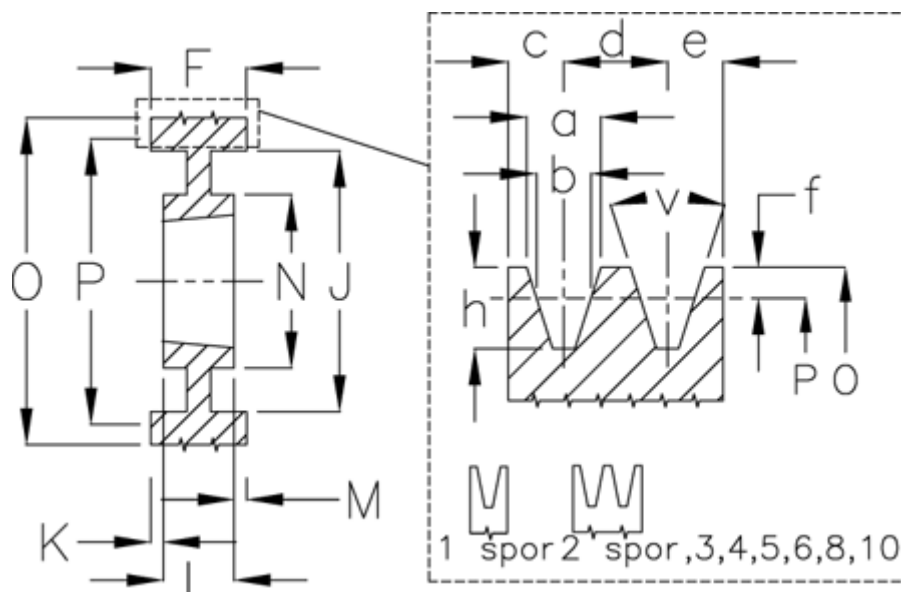

Article number: 604111028003

Description: V-belt pulley SPB 280/3 TL3020

Measures

a	= 16.3	F	= 63	Number of grooves	= 3
b	= 14.0	For bush	= 3020	O	= 287.0
Bush \varnothing max	= 75	h	= 17.5	P	= 280
c	= 12.5	J	= 237	Type	= SPB
d	= 19.0	K	= 6	v (degrees)	= 38
e	= 12.5	L	= 51		
E	= 20	m	= 6		
f	= 3.5	N	= 144		